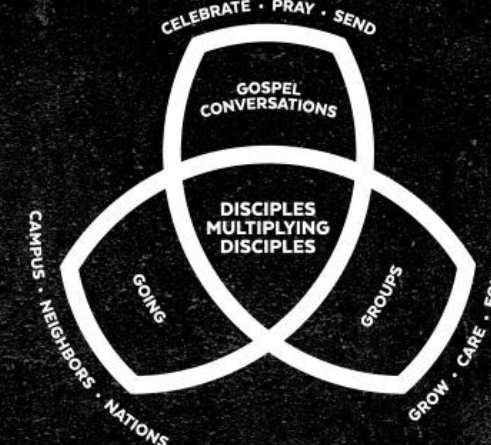

SUMMER CONNECT GROUPS 2022

Plug into one of these great Summer Connect Group opportunities. Groups include:

- Ultimate Frisbee
- Family, Fireflies, & Fun
- Bible studies
- and more!

Look inside and get connected this summer to one or more of these great options.

Browse and filter our complete list online: StationHillChurch.com/groups

Questions? Contact Juan Sali: jsali@stationhillchurch.com

SUNDAY AM | ON-CAMPUS

8:00 AM

SUNDAY 8:00 AM Disciples Journey Bobby Bragg
All ages rfbraggiii@gmail.com
RM 113/114