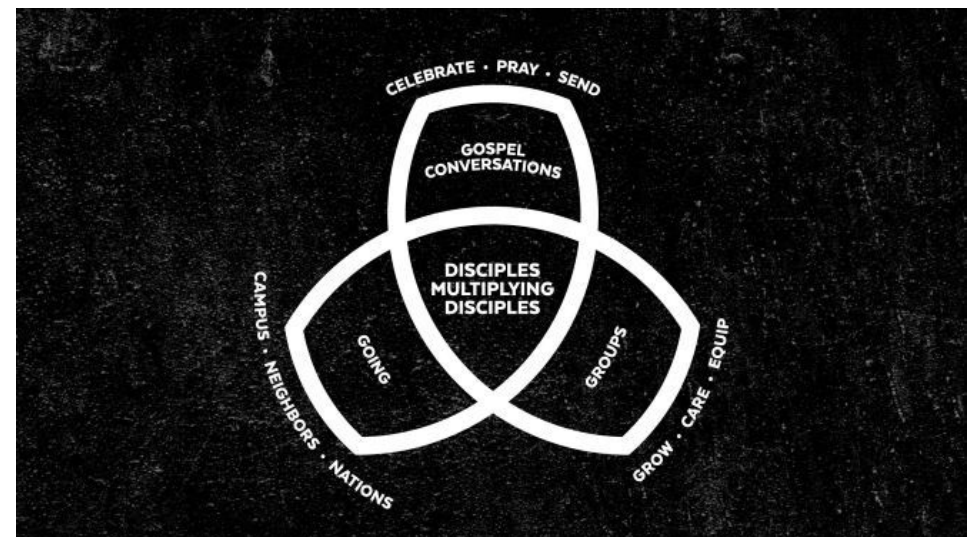

THE WHOLE CHURCH
IN THE
WHOLE WORD

READ THROUGH THE BIBLE IN A YEAR

Join us as we read through the Bible in 2020 with our
chronological reading plan. Get the plan at
StationHillChurch.com/biblereading.

Apples OF Gold

Listening | Loving | Learning | Living

Coming on Tuesday Nights February 9 - March 30!
Contact mckenzie.lund@gmail.com for more information.

8083 Station Hill Drive, Spring Hill, TN 37174
615.850.3100 | info@stationhillchurch.com

StationHillChurch.com/groups

SUNDAY WORSHIP TIMES — 9:00 AM, 11:00 AM, 4:00 PM

FALL 2020

LIFE Groups | Focus Studies

COMPLETE LISTING

LIFE GROUPS are ongoing communities of 10 to 20 people studying God's Word and doing life together. They seek to love one another, involve themselves in community, focus on the Bible as a group, and engage the world with the gospel.

FOCUS STUDIES are usually 6-8 week studies centered around a specific topic or book of the Bible.

WOMEN'S groups are available for all ages and stages of life and meet both on and off campus on Sundays and through the week.

MEN'S groups are also available on and off campus. Many of these groups even gather at local restaurants, but all focus on studying God's Word together.

Browse and filter our complete list online:

StationHillChurch.com/groups

Questions? Contact info@stationhillchurch.com

Rev 9.24.2020